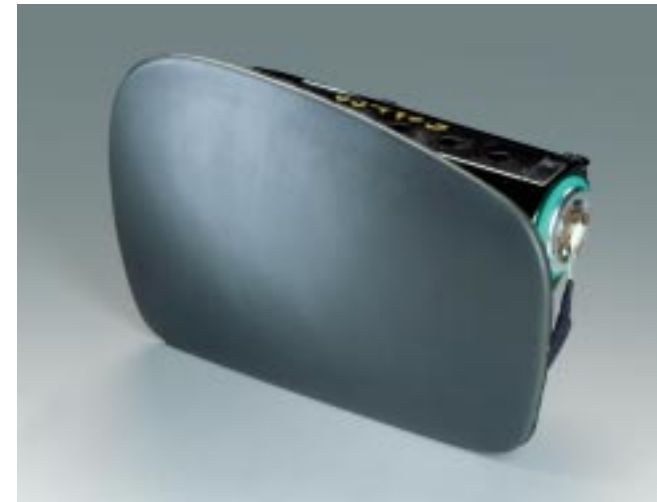

FRONT BUMPER

INCLUDES:

- ◆ Guards • Pads • Fascia Cover
- ◆ Unbolt Reinforcement
- ◆ Absorbers • Mounting Brackets
- ◆ Lamps (If Bumper Mounted)
- ◆ End Caps • Applicable Fillers

R FRONT FENDER

INCLUDES:

- ◆ Outer Skin and Inner Liner (If Applicable)

LH AIRBAG

INCLUDES:

- ◆ Airbag Assembly

ADDITIONAL AVAILABLE ITEMS INCLUDE:

- ◆ Dash Covers
- ◆ Sensors
- ◆ Airbag computer

RH AIRBAG

INCLUDES:

- ◆ Airbag Assembly