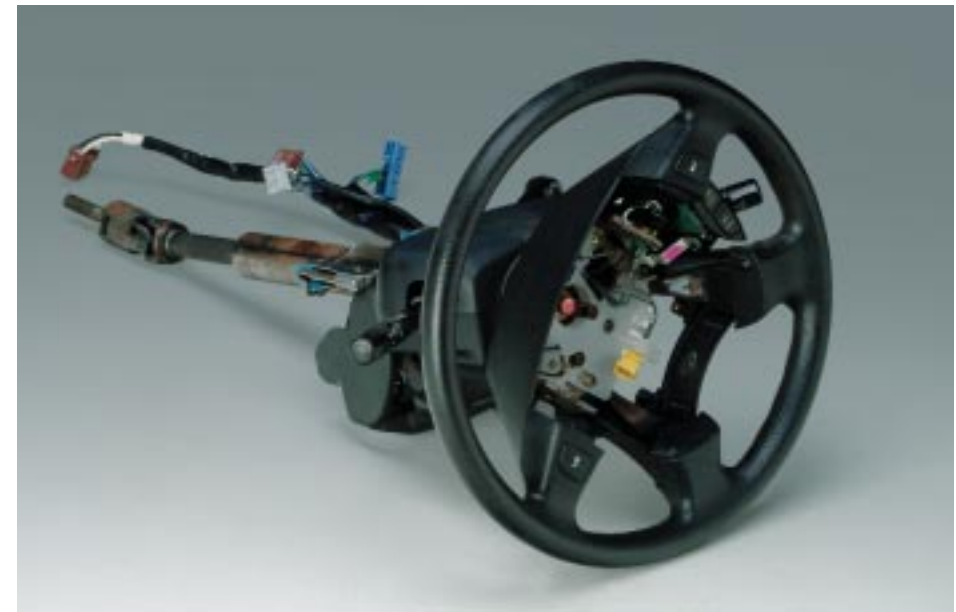

ADDITIONAL AVAILABLE ITEMS INCLUDE:

- ◆ Dash Covers
- ◆ Sensors
- ◆ Airbag computer

STEERING COLUMN

INCLUDES:

- ◆ All Levers and Switches
- ◆ Key Cylinder
- ◆ Column to First Disconnect at Steering Gear

ADDITIONAL AVAILABLE ITEMS INCLUDE:

- ◆ Steering Wheel
- ◆ Steering Wheel Control Units
- ◆ Airbag and Clockspring

RADIATOR

INCLUDES:

- ◆ Radiator Assembly (Core and Tanks)
- ◆ Attached Mounting

ADDITIONAL AVAILABLE ITEMS INCLUDE:

- ◆ Radiator Cooling Fan
- ◆ External Engine and Transmission Coolers

HEADLAMP

INCLUDES:

- ◆ Headlamp Capsule and Independent Mounting Panel with adjusting Screws (If Applicable)

ADDITIONAL AVAILABLE ITEMS INCLUDE:

- ◆ Adjacent Park, Marker and Fog Light

CONDENSER

INCLUDES:

- ◆ Condenser Core Assembly and Attached Mounting

ADDITIONAL AVAILABLE ITEMS INCLUDE:

- ◆ Condenser Cooling Fan and AC Lines

FRONT END ASSEMBLY

INCLUDES:

- ◆ Complete Front Bumper
- ◆ Header Panel
- ◆ Hood with Hinges
- ◆ All Lamps Including Mounting
- ◆ L & R Fenders
- ◆ Core Support
- ◆ Unibody Rails through Shock Towers
- ◆ Condenser
- ◆ Radiator and Bolt-In Cooling Fans